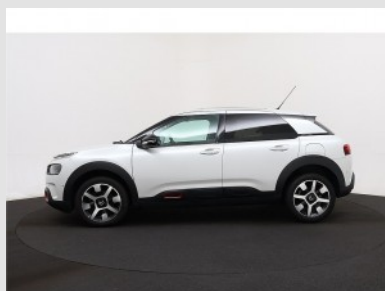

Brand:	Citroen	Mileage(km):	80211
Model:	C4 Cactus	Number of doors:	5
Model type:	1.2 131pk PureTech Shine Pano	Vehicle length (cm):	
License plate:	SG684V	Vehicle width (cm):	
Report code:	2040	Vehicle height (cm):	
Chassis number:	VF70PHNYHJE512040	Vehicle body type:	
Type of vehicle:	Luxury	Traction:	Front
First int. reg.:	30/03/2018	Power(kw):	96
First NL req.:	30/03/2018	Transmission:	Manual
Color:	White <input checked="" type="checkbox"/> Metallic	Number of gears:	6
Weight (kg)(kg):	1120	Displacement(cc):	1199
Empty weight(kg):	1020	Number of cylinders:	3
Wheelbase (cm)(cm):	260	Fuel type:	Petrol
Top speed (km/h):	207	Fuel tank capacity:	
Cons. in the city (l/100 km):	6.1	EU category:	Euro 6
Cons. outside the city (l/100 km):	4.1	Energy label:	C
Average consumption (l/100 km):	4.8	NL Tax Rate %:	
Acceleration (s):	9.1	CO2 (g/km):	110
Cargo space (l):	1120	Nb. of Axles:	2
Perm. max weight (kg):	1580	APK date:	28/04/2026

Rear right screen - Restyle dent

Roof - Dent

Gat bestuurderstoel

🔧 Damages

⊕ Acceptable

⚙️ Extra options

AUTOFACTOR
SOFTWARE FOR AUTOMOTIVE